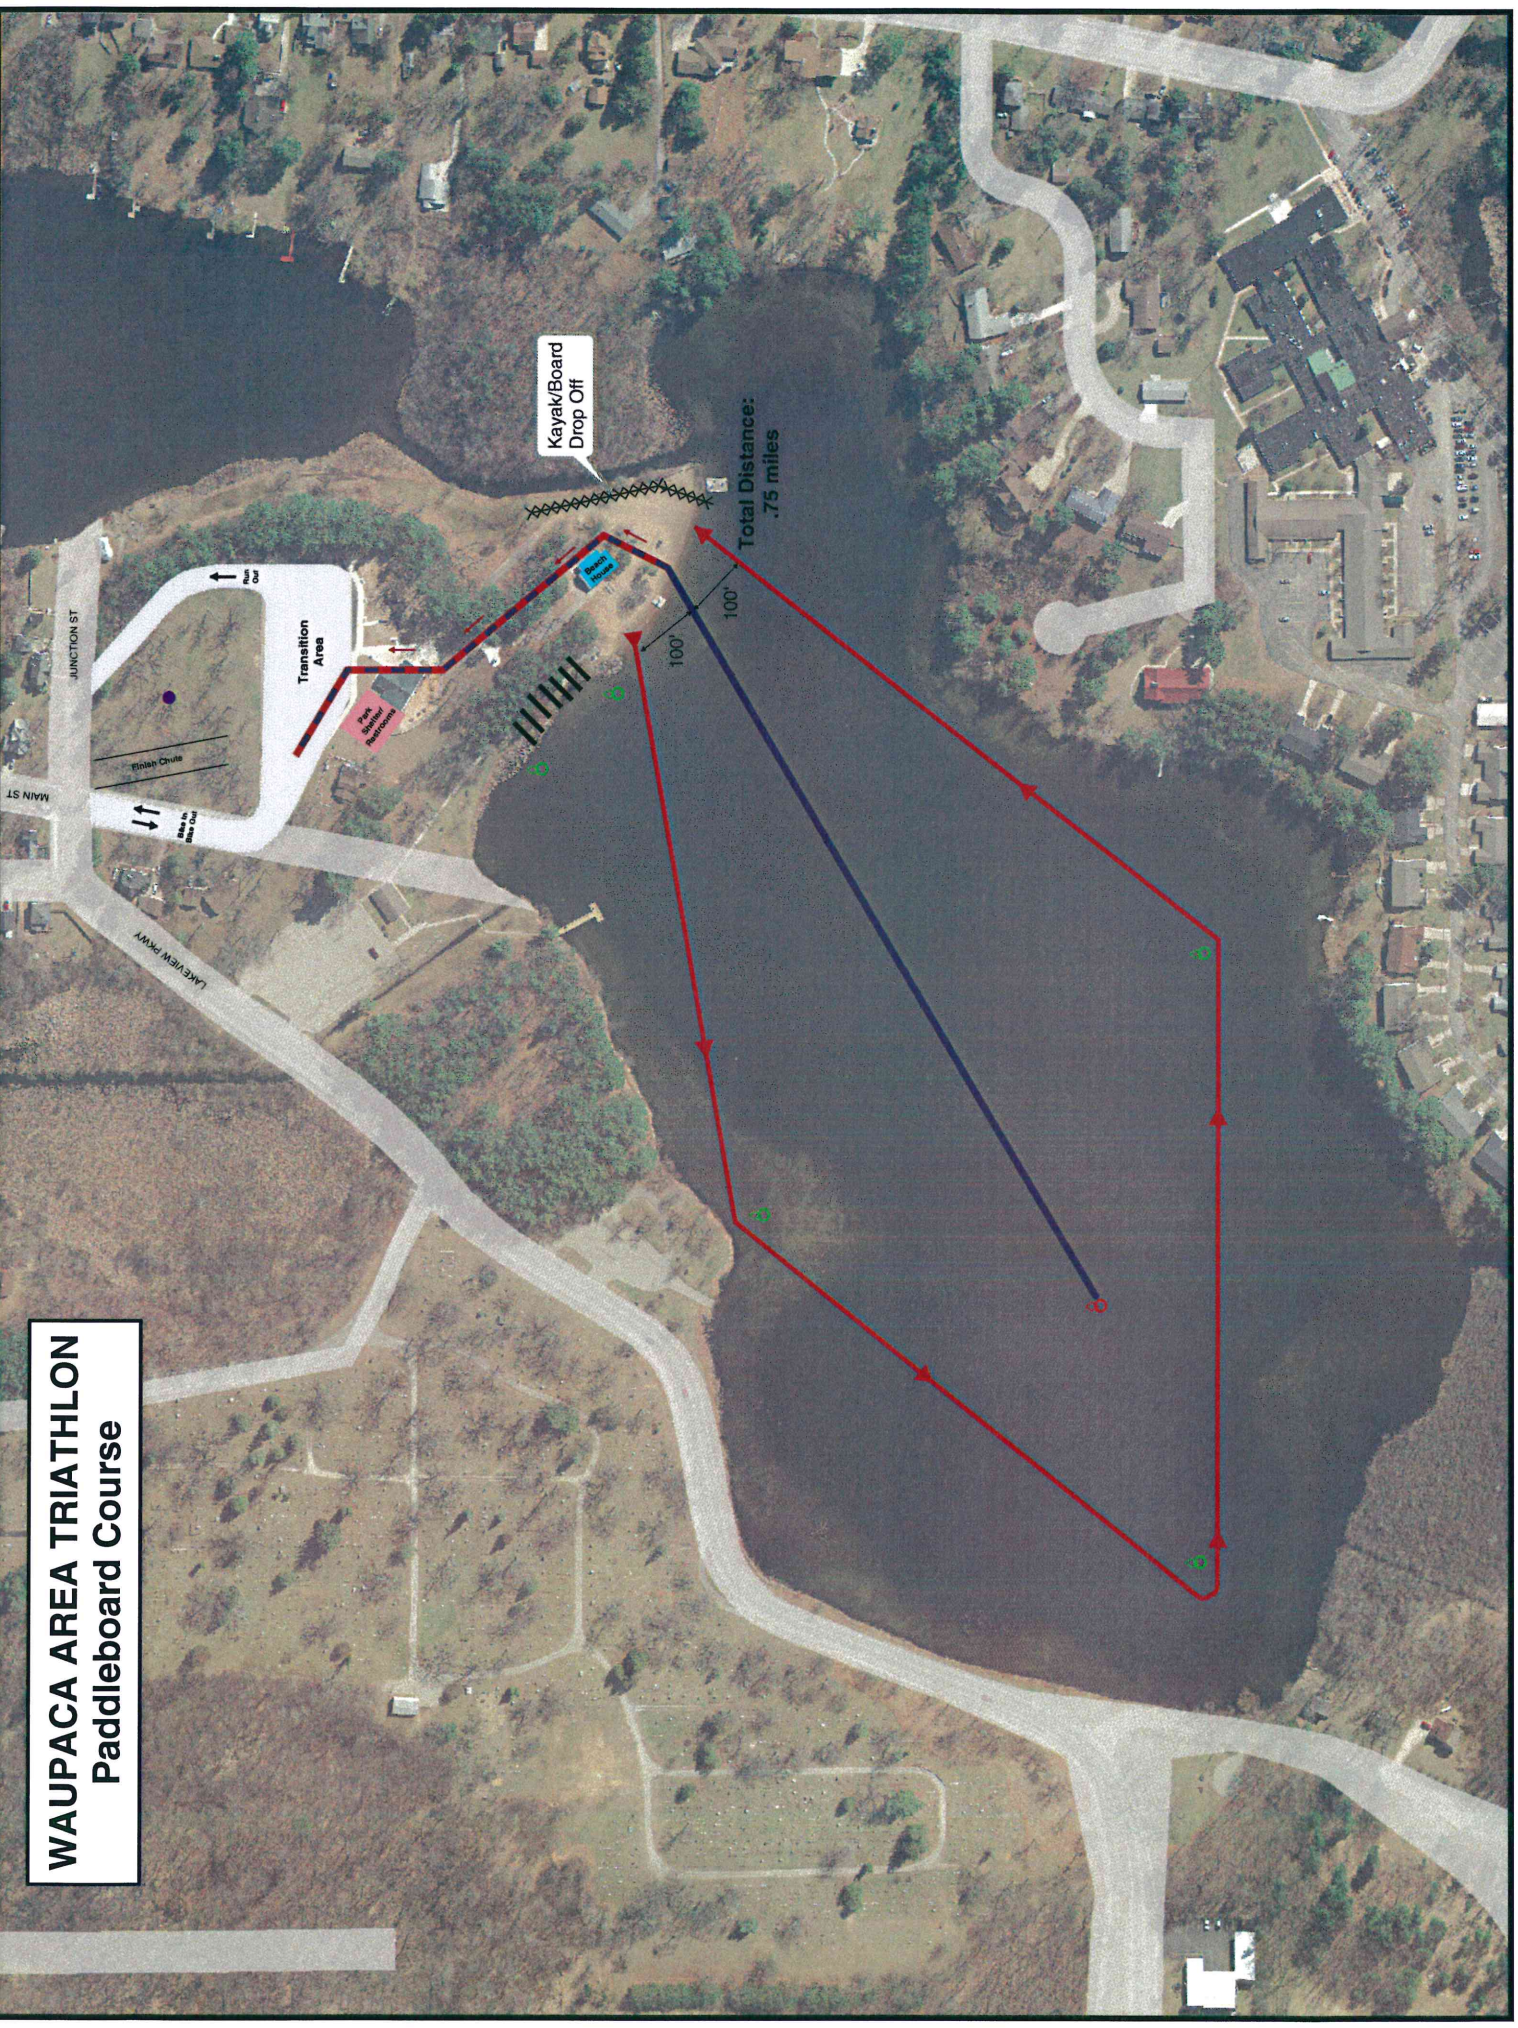

# WAUPACA AREA TRIATHLON Paddleboard Course

Kayak/Board  
Drop Off

Total Distance:  
.75 miles

Transition Area

Bike Rack

Finish Cruise

Bike Out

JUNCTION ST

MAIN ST

LAKEVIEW PKWY

100'

100'