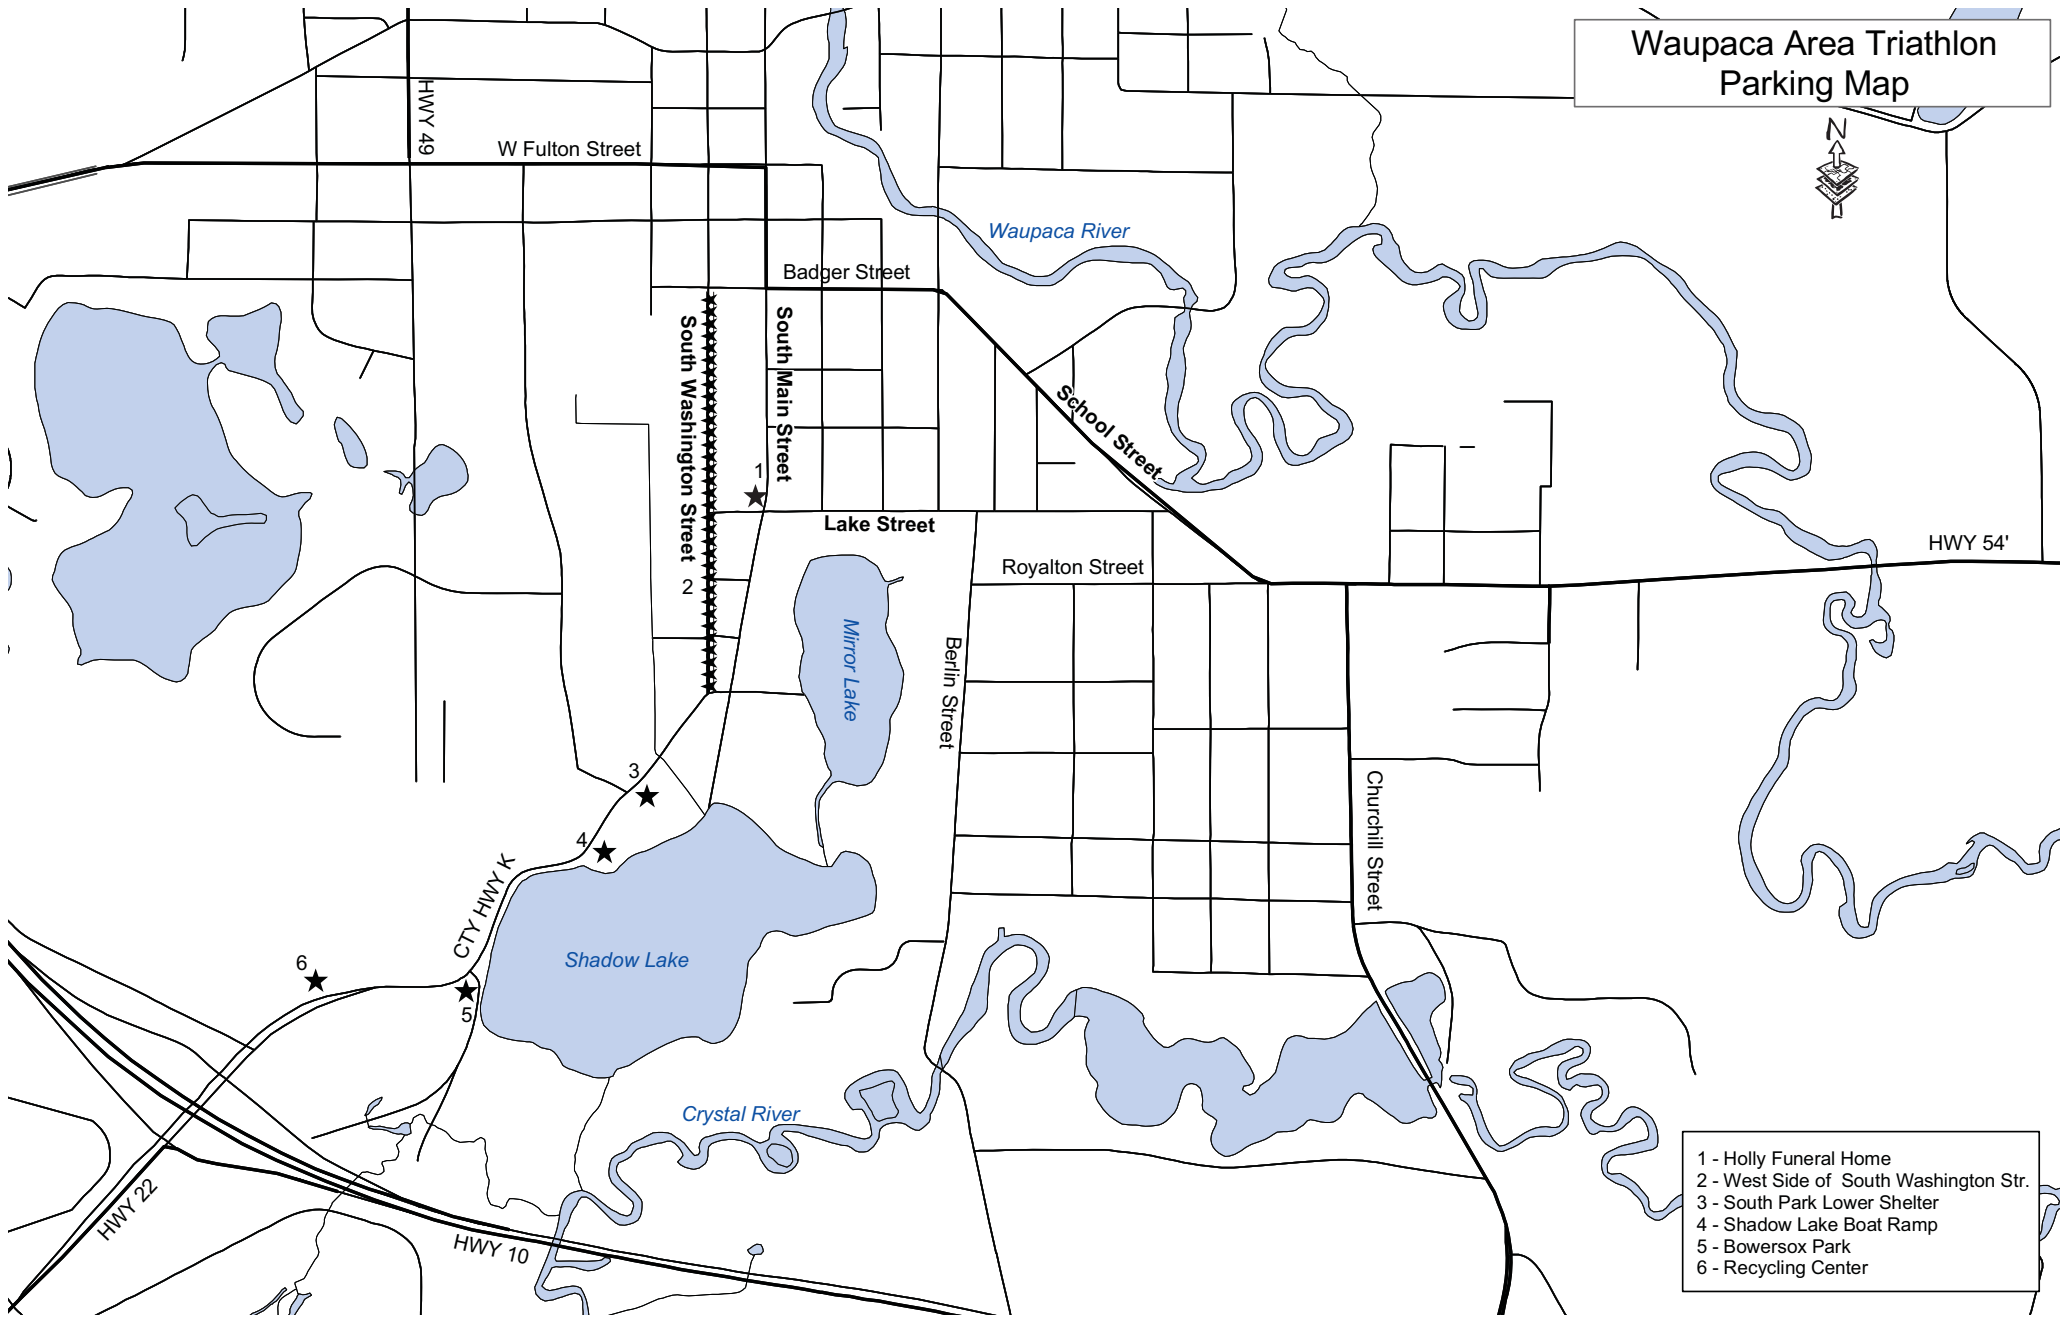

# Waupaca Area Triathlon Parking Map

- 1 - Holly Funeral Home
- 2 - West Side of South Washington Str.
- 3 - South Park Lower Shelter
- 4 - Shadow Lake Boat Ramp
- 5 - Bowersox Park
- 6 - Recycling Center